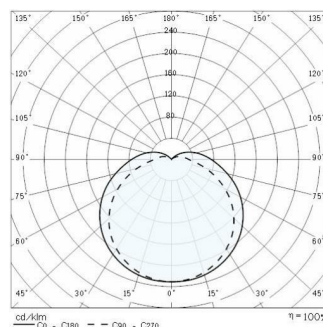

EKO+19 LED

Part number	3013816
Lampholder:	LED
Light Source:	LED
Wattage:	10 W
Finish:	WH-87 / White / Textured
Insulation class:	I
Degree of protection:	IP66
IK-J-xxIP:	IK07 2J xx5
CRI:	80
Kelvin:	3000
Optic:	SYMMETRIC EXTRA WIDE REFLECTOR
Lightsource lumen output:	672 lm
Luminaire lumen output:	479 lm
L:	L80
B:	B10
Lifetime:	50000 h
Ta MIN luminaire:	-25°
Ta MAX luminaire:	40°

Description

- Wall and ceiling mounting luminaire for indoor and outdoor, comprising:
- Die-cast painted aluminium housing, ring and screens
 - Pressed glass diffuser, white painted inside
 - EPDM gasket
 - Diffuser stays securely hinged to the frame
 - No through wiring
 - Stainless steel locking screws
 - Photometric data measure according to UNI EN 13032-4 and IES LM-79-08

Photometric data

Technical drawings